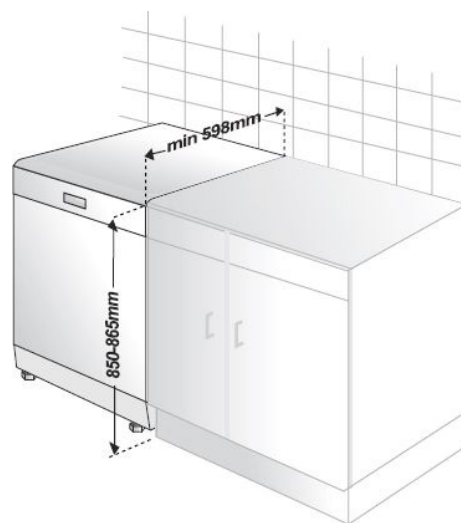

Accessories: Tray Wash Holder

Dimensions & Weights

Unpackaged Height: 850 mm

Height (max - feet adjustment): 865 mm

Unpackaged Width: 598 mm

Unpackaged Depth: 600 mm

Depth with Door Opened: 1150 mm

Unpackaged Weight: 50.6 kg

Packaged Height: 889 mm

Packaged Width: 644 mm

Packaged Depth: 661 mm

Packaged Weight: 53.6 kg

Official partner of the *everyday*

BDF1620W

60 cm White Freestanding Dishwasher

Freestanding Installation Dimensions