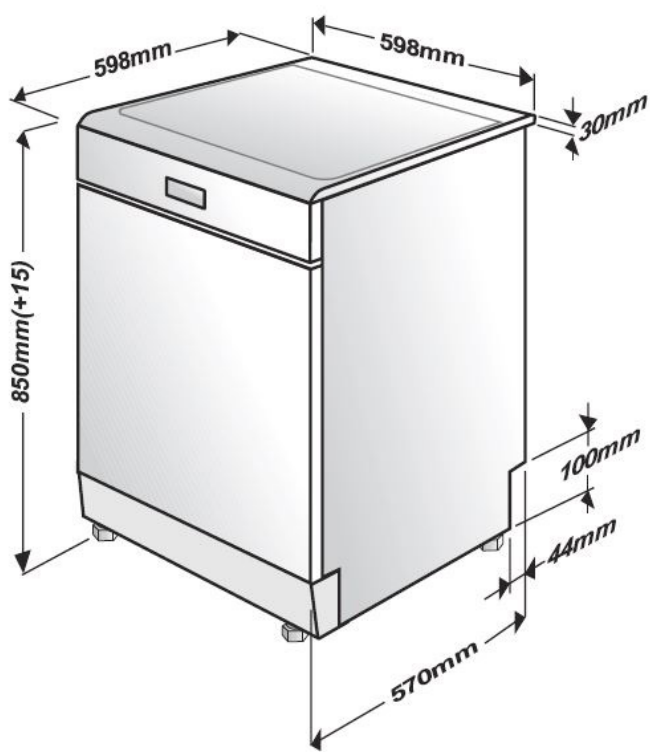

Number of Place Settings: 16

Design

Colour: White

Performance

WELS Water Rating: 5 Stars

Water Consumption: 13 litres

Energy Rating: 4 Stars

Energy Consumption: 263 kWh

Height Adjustable Mug Shelf: Yes x 4

Folding Tines: 3 (Upper), 8 (Lower) Basket

Largest dish in upper basket: 19 cm

Largest dish in lower basket: 28 cm

Cutlery Basket: Sliding

Slide out 3rd Cutlery Tray: Full size, Standard

Accessories: Tray Wash Holder

Dimensions & Weights

Unpackaged Height: 850 mm

Height (max - feet adjustment): 865 mm

Unpackaged Width: 598 mm

Unpackaged Depth: 600 mm

Depth with Door Opened: 1150 mm

Unpackaged Weight: 50.6 kg

Packaged Height: 889 mm

Packaged Width: 644 mm

Packaged Depth: 661 mm

Packaged Weight: 53.6 kg

Official partner of the *everyday*

BDF1620W

60 cm White Freestanding Dishwasher

Freestanding Installation Dimensions