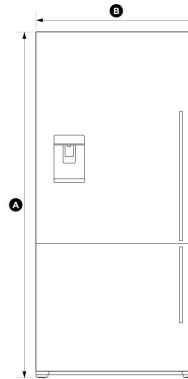

E522BLXFDU5

ActiveSmart™ Fridge - 790mm Bottom Freezer with Ice & Water 519L

ActiveSmart™ Foodcare has been given a new addition, an integrated water dispenser providing you with chilled filtered water and an internal ice maker for clean, crisp ice cubes on demand. With no impact on space in the freezer or refrigerator door, this is the perfect addition to the ActiveSmart™ family

EZKleen Stainless Steel

Dimensions

Depth	695mm
Height	Ⓐ 1715mm
Width	Ⓑ 790mm

Features & Benefits

What is ActiveSmart™?

ActiveSmart™ consists of a microprocessor, interior temperature sensors, independently controlled variable speed fans and multiple air ducts. The microprocessor controls how the refrigerator operates based on changing patterns of use.