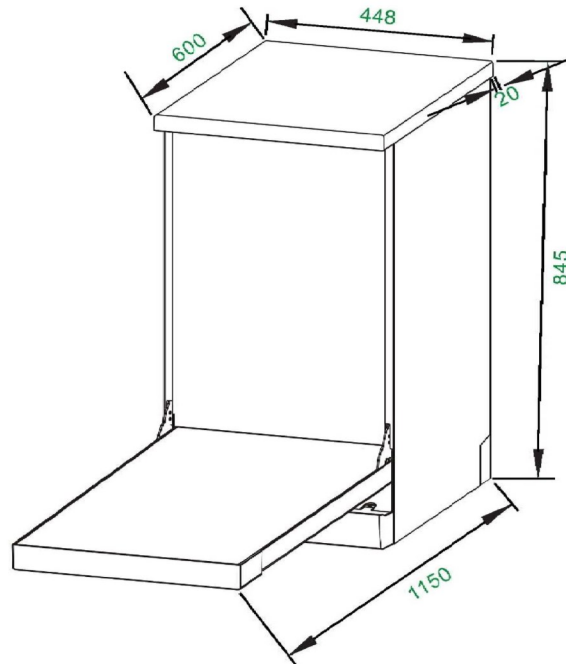

### Product Specifications \*

Finish	Stainless steel
Dimensions	448 (W) X 600 (D) X 845mm (H)
Water Rating	4 stars
Energy Rating	3 stars
Controls	Push button control with LED display
Functions	6 washing programs
Features	9 place settings Space Saving LED Display Delay Start Child Lock Aquasafe flood protection Removable top cover
Warranty	3 years