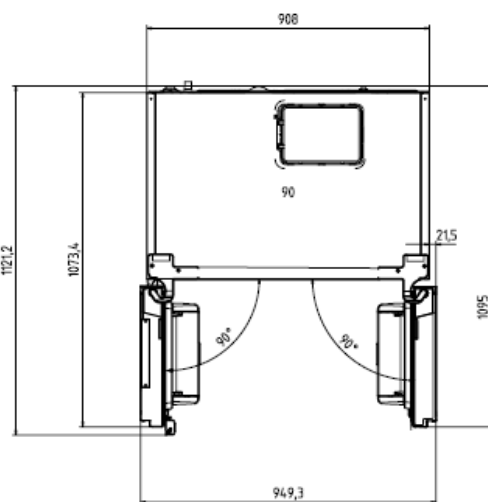

BFR630DB

626 L Black Glass Four Door Fridge with Internal Ice & Water

beko

Official partner of
the
everyday