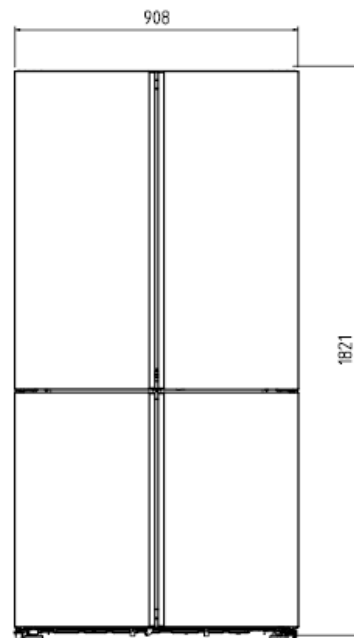

BFR630DB

626 L Black Glass Four Door Fridge with Internal Ice & Water

beko

Official partner of
the
everyday