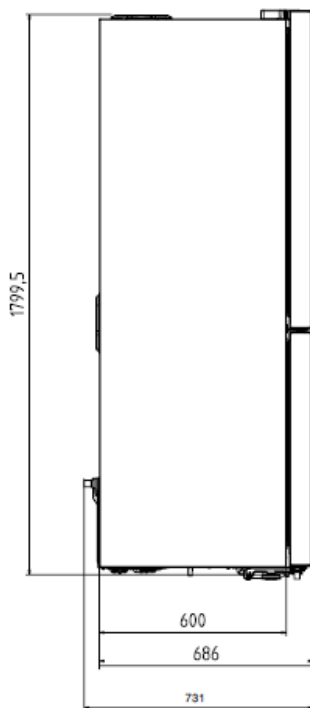

BFR630DB

626 L Black Glass Four Door Fridge with Internal Ice & Water

beko

Official partner of
the
everyday